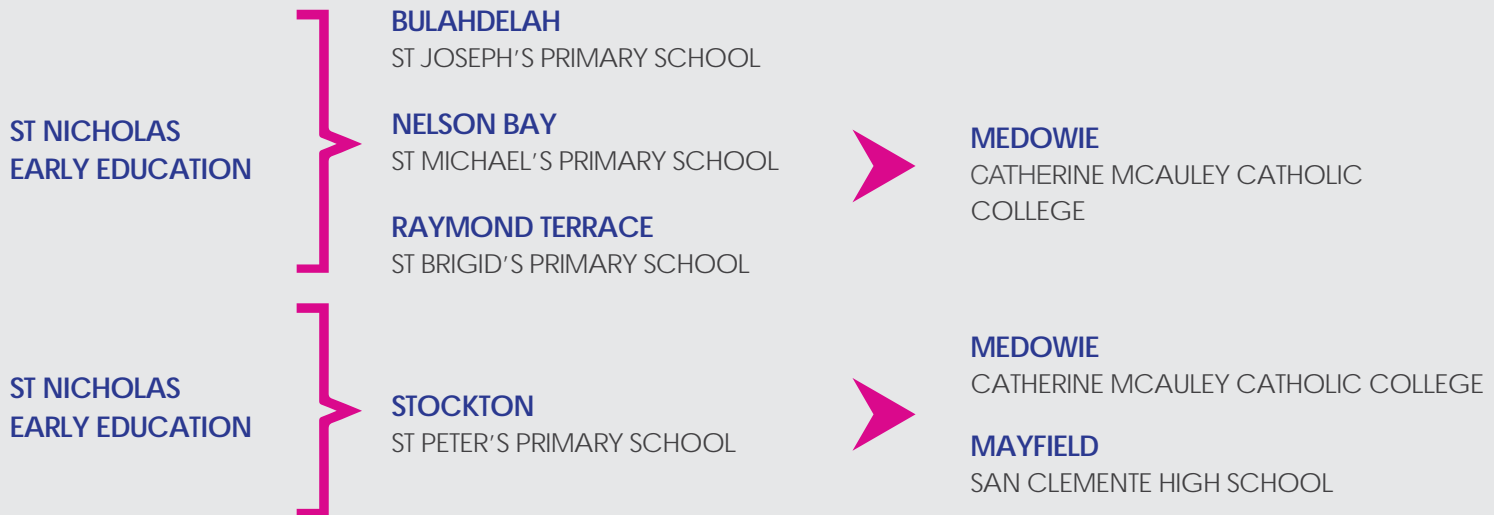

ST PATRICK'S PRIMARY SCHOOL

WINDALE

ST PIUS X PRIMARY SCHOOL

GATESHEAD

ST MARY'S CATHOLIC COLLEGE

GATESHEAD

ST MARY'S CATHOLIC COLLEGE

BOORAGUL

Port Stephens/Raymond Terrace/Bulahdelah

Manning

Lower Hunter

ST NICHOLAS
EARLY EDUCATION

DENMAN
ST JOSEPH'S PRIMARY SCHOOL

MERRIWA
ST JOSEPH'S PRIMARY SCHOOL

MUSWELLBROOK
ST JAMES' PRIMARY SCHOOL

SCONE
ST MARY'S PRIMARY SCHOOL